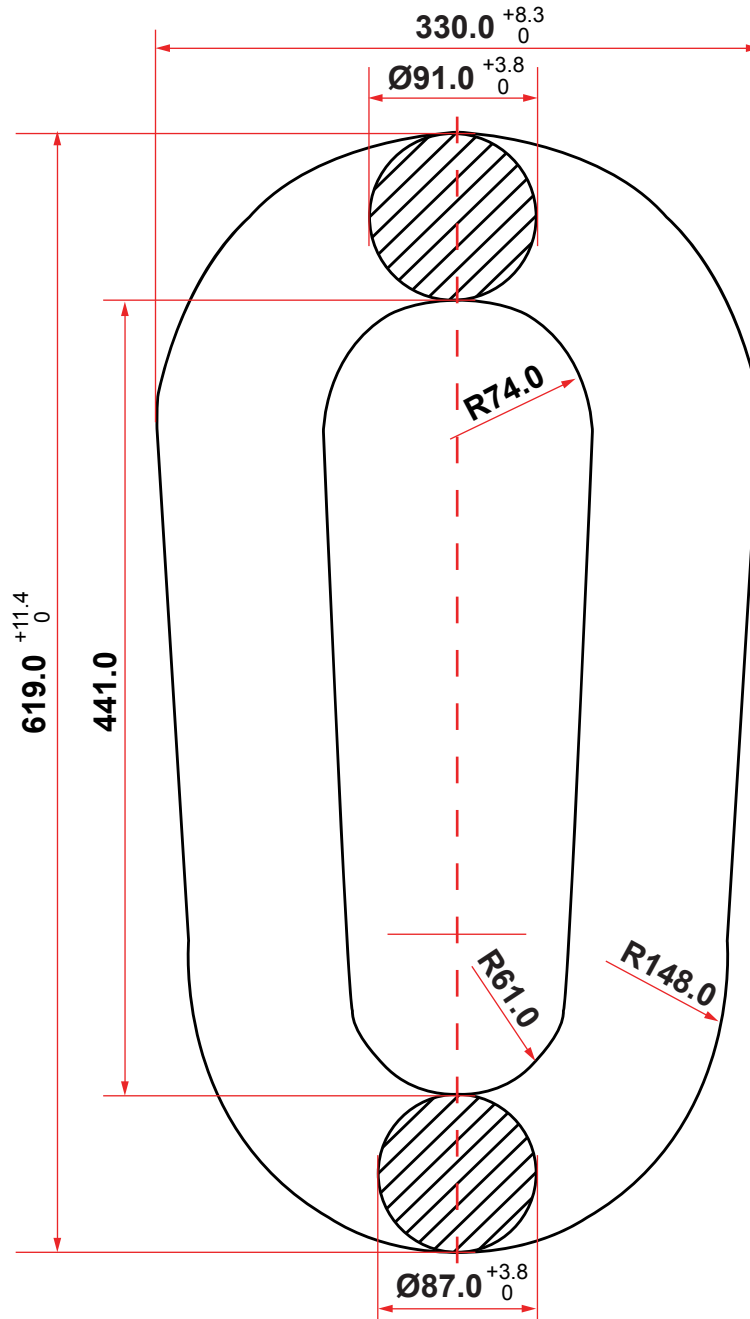

# (76MM) PEAR SHAPED RING WITH ABS CERTIFICATION

TOWING

### 3» (76mm) Pear Shaped Ring ABS Certified

Notes:

- 1. Weight 160lbs
- 2. Proof Load 3066.4 kN
- 3. Break Load 4621.4 kN