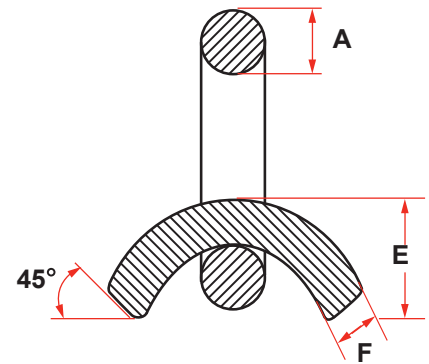

DECK FITTINGS

TOWING PAD EYE

DIMENSIONS (INCHES)											
Chain Size	A	B	C	D	E	F	G	H	J	K	L
3/4	5	10	4-3/4	3/4	1	1-3/4	1-7/8	2-1/4	2-3/4	3/4	15/16
1	5	10	5-1/4	1-3/16	1-7/16	1-3/4	2-3/8	2-3/4	3	3/4	1-3/16
1-1/4	6	12	6	1-17/32	1-25/32	2-1/2	3	3-3/4	3-1/2	1	1-7/16
1-1/2	6	12	6-3/4	1-7/8	2-1/8	3	3-5/8	4-1/2	3-7/8	1	1-11/16
2	8	16	8-1/2	2-3/4	3	4-1/4	5	5-3/4	5	1-1/2	2-5/16
2-1/2	10	20	9-3/4	3-5/8	3-7/8	5	6	8	5-3/4	1-3/4	2-13/16
3	12	24	10-1/2	4-1/2	4-3/4	5-5/8	6-1/2	9	6	2	3-5/16

D-RING

DIMENSIONS (MM)							
Tons	A	B	C	D	E	F	Weight (Kg)
7	12.7	44.5	60.3	95.3	22.4	6.5	.45
36	22	66	125	208	36	12	2.4
41	23	79.4	127	203.2	44.5	12.7	3.5
50	25.4	67.2	127	222.3	51.9	16	4.7

DECK FITTINGS