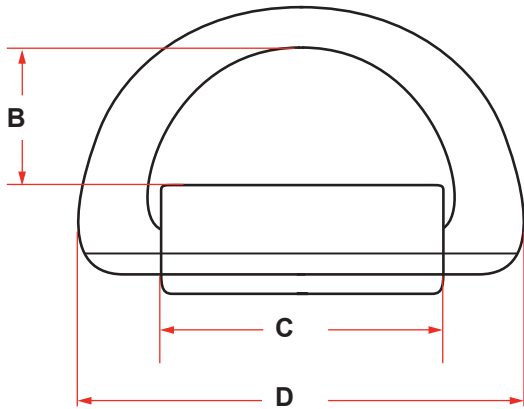

DECK FITTINGS

TOWING PAD EYE

DIMENSIONS (INCHES)											
Chain Size	A	B	C	D	E	F	G	H	J	K	L
3/4	5	10	4-3/4	3/4	1	1-3/4	1-7/8	2-1/4	2-3/4	3/4	15/16
1	5	10	5-1/4	1-3/16	1-7/16	1-3/4	2-3/8	2-3/4	3	3/4	1-3/16
1-1/4	6	12	6	1-17/32	1-25/32	2-1/2	3	3-3/4	3-1/2	1	1-7/16
1-1/2	6	12	6-3/4	1-7/8	2-1/8	3	3-5/8	4-1/2	3-7/8	1	1-11/16
2	8	16	8-1/2	2-3/4	3	4-1/4	5	5-3/4	5	1-1/2	2-5/16
2-1/2	10	20	9-3/4	3-5/8	3-7/8	5	6	8	5-3/4	1-3/4	2-13/16
3	12	24	10-1/2	4-1/2	4-3/4	5-5/8	6-1/2	9	6	2	3-5/16

D-RING

DIMENSIONS (MM)							
Tons	A	B	C	D	E	F	Weight (Kg)
7	12.7	44.5	60.3	95.3	22.4	6.5	.45
36	22	66	125	208	36	12	2.4
41	23	79.4	127	203.2	44.5	12.7	3.5
50	25.4	67.2	127	222.3	51.9	16	4.7

DECK FITTINGS