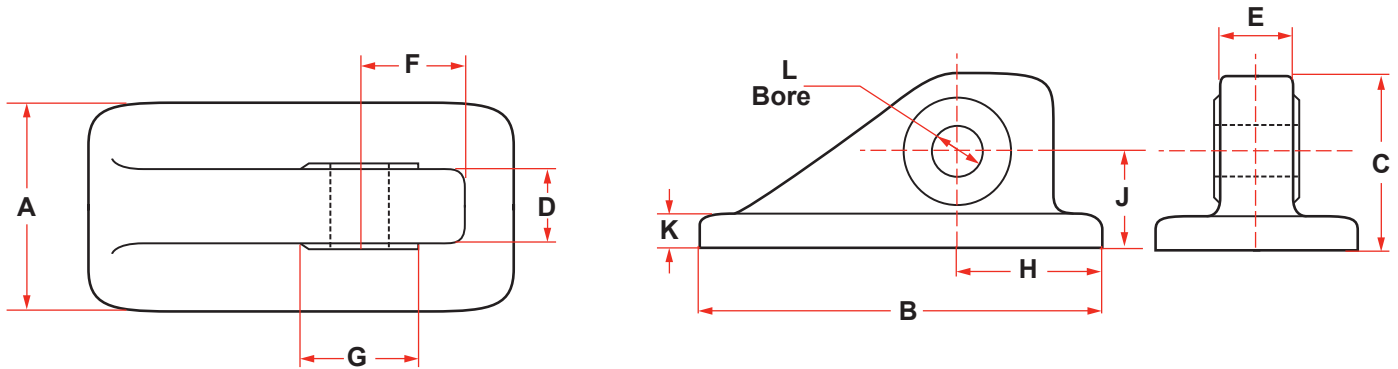

DECK FITTINGS

TOWING PAD EYE

DIMENSIONS (INCHES)											
Chain Size	A	B	C	D	E	F	G	H	J	K	L
3/4	5	10	4-3/4	3/4	1	1-3/4	1-7/8	2-1/4	2-3/4	3/4	15/16
1	5	10	5-1/4	1-3/16	1-7/16	1-3/4	2-3/8	2-3/4	3	3/4	1-3/16
1-1/4	6	12	6	1-17/32	1-25/32	2-1/2	3	3-3/4	3-1/2	1	1-7/16
1-1/2	6	12	6-3/4	1-7/8	2-1/8	3	3-5/8	4-1/2	3-7/8	1	1-11/16
2	8	16	8-1/2	2-3/4	3	4-1/4	5	5-3/4	5	1-1/2	2-5/16
2-1/2	10	20	9-3/4	3-5/8	3-7/8	5	6	8	5-3/4	1-3/4	2-13/16
3	12	24	10-1/2	4-1/2	4-3/4	5-5/8	6-1/2	9	6	2	3-5/16

D-RING

DIMENSIONS (MM)							
Tons	A	B	C	D	E	F	Weight (Kg)
7	12.7	44.5	60.3	95.3	22.4	6.5	.45
36	22	66	125	208	36	12	2.4
41	23	79.4	127	203.2	44.5	12.7	3.5
50	25.4	67.2	127	222.3	51.9	16	4.7

DECK FITTINGS