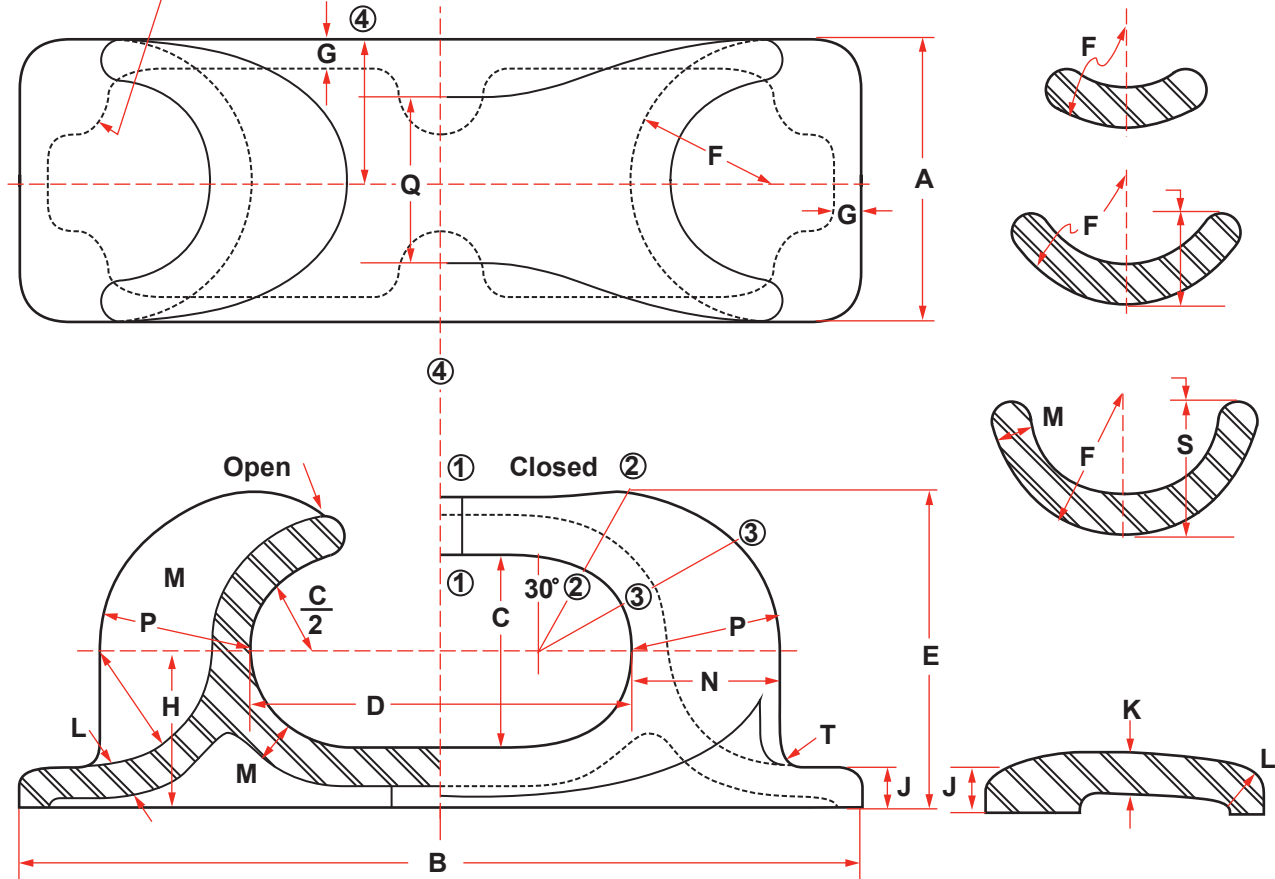

DECK MOUNT PLAIN CHOCK

Pads for Bolting to Wooden Dock Omitted Unless Specified on Order.

SIZE	DIMENSIONS (INCHES)																
A	B	C	D	E	F	G	H	J	K	L	M	N	P	Q	R	S	T
6	19-3/4	4	8	6-3/4	3	3/4	3-3/8	1	1-3/8	3/4	1	3-1/4	3-3/8	3-1/2	1-7/8	2-7/8	3/8
7	22-3/8	4-3/8	9-1/4	7-7/8	3-1/2	3/4	3-15/16	1-3/16	1-3/8	7/8	1-1/8	3-13/16	3-15/16	4-1/8	2-3/16	3-15/16	3/8
8	25-1/4	5-3/8	10-3/4	9	4	7/8	4-1/2	1-5/16	1-13/16	1	1-1/4	4-3/8	4-1/2	4-3/4	2-9/16	3-3/4	1/2
9	27-3/4	6	12	10-1/8	4-1/2	7/8	5-1/16	1-1/2	2-1/16	1-1/8	1-3/8	4-7/8	5-1/16	5-1/4	2-7/8	4-1/4	1/2
10	30-3/8	6-5/8	13-1/4	11-1/8	5	1	5-1/2	1-9/16	2-3/16	1-1/4	1-1/2	5-7/16	5-3/8	5-7/8	3-3/16	4-3/4	5/8
11	33-1/4	7-3/8	14-3/4	12-1/4	5-1/2	1	6-1/16	1-11/16	2-3/8	1-3/8	1-5/8	6	6-3/16	6-1/2	3-1/2	5-1/4	5/8
12	36	8	16	13-3/8	6	1-1/4	6-5/8	1-7/8	2-5/8	1-1/2	1-3/4	6-1/2	6-3/4	7	3-7/8	5-3/4	3/4
14	42	9-3/8	18-3/4	15-5/8	7	1-1/4	7-3/4	2-3/16	3-1/16	1-3/4	2	7-5/8	7-7/8	8-1/4	4-1/2	6-11/16	7/8
18	54	12	24	20	9	1-1/2	9-7/8	2-3/4	3-7/8	2-1/4	2-1/2	10-1/8	10-1/8	10-1/2	5-3/4	8-5/8	1-1/8

DECK FITTINGS