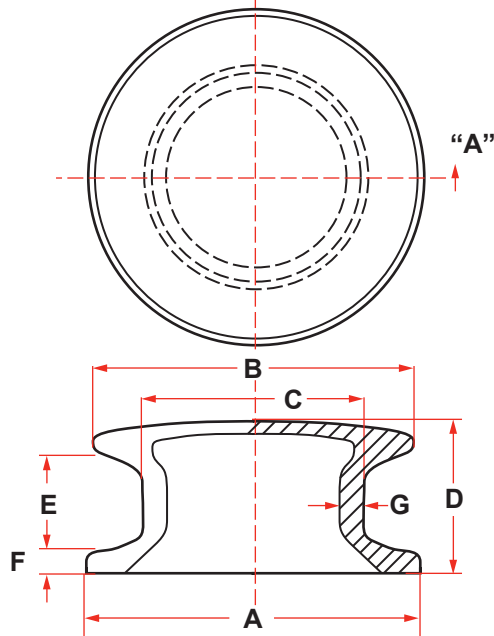

DECK FITTINGS

CAST STEEL BUTTON CHOCKS

DIMENSIONS (INCHES)										WEIGHT (LBS)
SIZE	A	B	C	D	E	F	G	H	I	
10	17	15	10	8-1/2	5-3/4	5/8	1-1/8	1	1/2	138

DIMENSIONS (INCHES)									WEIGHT (LBS)
SIZE	A	B	C	D	E	F	G	H	
6	12	8-1/2	6	4-1/8	1/2	3/4	1-1/2	3/4	38

DIMENSIONS (INCHES)								WEIGHT (LBS)
SIZE	A	B	C	D	E	F	G	
8	13	12-1/2	8-5/8	5-1/4	3-11/16	3/4	7/8	75

DIMENSIONS (INCHES)										WEIGHT (LBS)
SIZE	A	B	C	D	E	F	G	H	I	
9	20	15-1/2	9	9-1/2	3-1/2	5/8	2-1/2	3/4	1/2	158

DECK FITTINGS