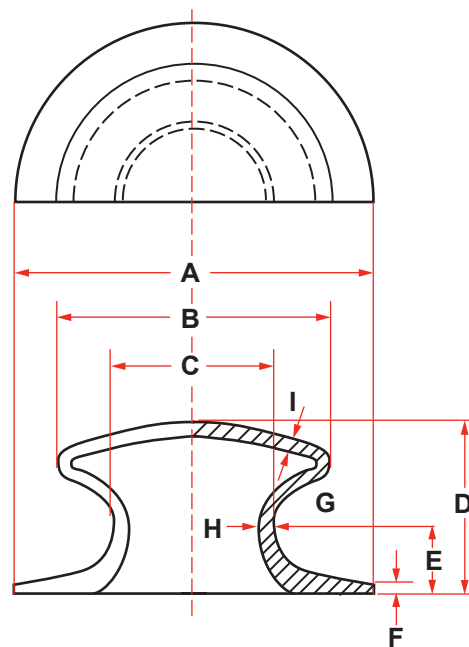

DECK FITTINGS

CAST STEEL BUTTON CHOCKS

DIMENSIONS (INCHES)										WEIGHT (LBS)
SIZE	A	B	C	D	E	F	G	H	I	
10	17	15	10	8-1/2	5-3/4	5/8	1-1/8	1	1/2	138

DIMENSIONS (INCHES)									WEIGHT (LBS)
SIZE	A	B	C	D	E	F	G	H	
6	12	8-1/2	6	4-1/8	1/2	3/4	1-1/2	3/4	38

DIMENSIONS (INCHES)								WEIGHT (LBS)
SIZE	A	B	C	D	E	F	G	
8	13	12-1/2	8-5/8	5-1/4	3-11/16	3/4	7/8	75

DIMENSIONS (INCHES)										WEIGHT (LBS)
SIZE	A	B	C	D	E	F	G	H	I	
9	20	15-1/2	9	9-1/2	3-1/2	5/8	2-1/2	3/4	1/2	158

DECK FITTINGS