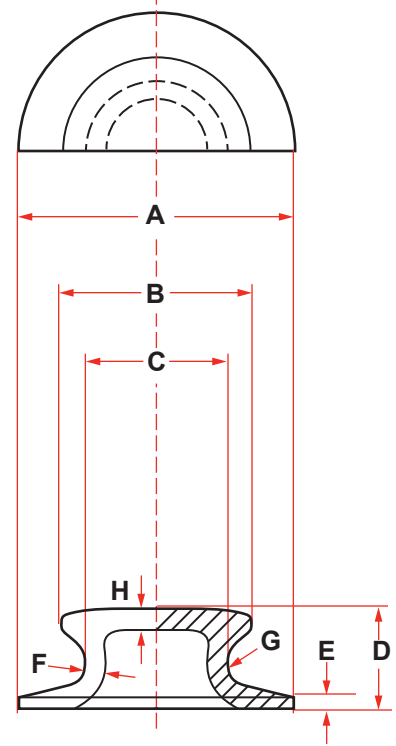

DECK FITTINGS

CAST STEEL BUTTON CHOCKS

DIMENSIONS (INCHES)										WEIGHT (LBS)
SIZE	A	B	C	D	E	F	G	H	I	
10	17	15	10	8-1/2	5-3/4	5/8	1-1/8	1	1/2	138

DIMENSIONS (INCHES)									WEIGHT (LBS)
SIZE	A	B	C	D	E	F	G	H	
6	12	8-1/2	6	4-1/8	1/2	3/4	1-1/2	3/4	38

DIMENSIONS (INCHES)								WEIGHT (LBS)
SIZE	A	B	C	D	E	F	G	
8	13	12-1/2	8-5/8	5-1/4	3-11/16	3/4	7/8	75

DIMENSIONS (INCHES)										WEIGHT (LBS)
SIZE	A	B	C	D	E	F	G	H	I	
9	20	15-1/2	9	9-1/2	3-1/2	5/8	2-1/2	3/4	1/2	158

DECK FITTINGS