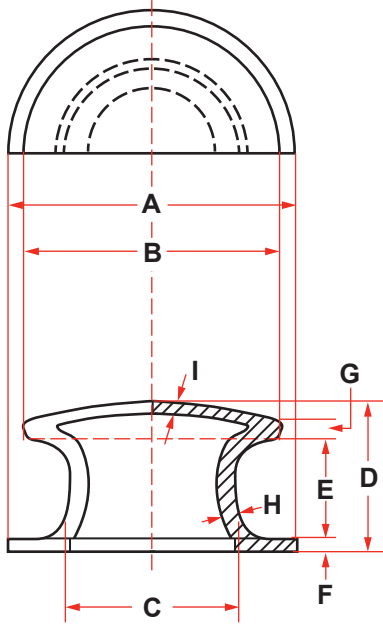

DECK FITTINGS

CAST STEEL BUTTON CHOCKS

DIMENSIONS (INCHES)										WEIGHT (LBS)
SIZE	A	B	C	D	E	F	G	H	I	
10	17	15	10	8-1/2	5-3/4	5/8	1-1/8	1	1/2	138

DIMENSIONS (INCHES)									WEIGHT (LBS)
SIZE	A	B	C	D	E	F	G	H	
6	12	8-1/2	6	4-1/8	1/2	3/4	1-1/2	3/4	38

DIMENSIONS (INCHES)								WEIGHT (LBS)
SIZE	A	B	C	D	E	F	G	
8	13	12-1/2	8-5/8	5-1/4	3-11/16	3/4	7/8	75

DIMENSIONS (INCHES)										WEIGHT (LBS)
SIZE	A	B	C	D	E	F	G	H	I	
9	20	15-1/2	9	9-1/2	3-1/2	5/8	2-1/2	3/4	1/2	158

DECK FITTINGS