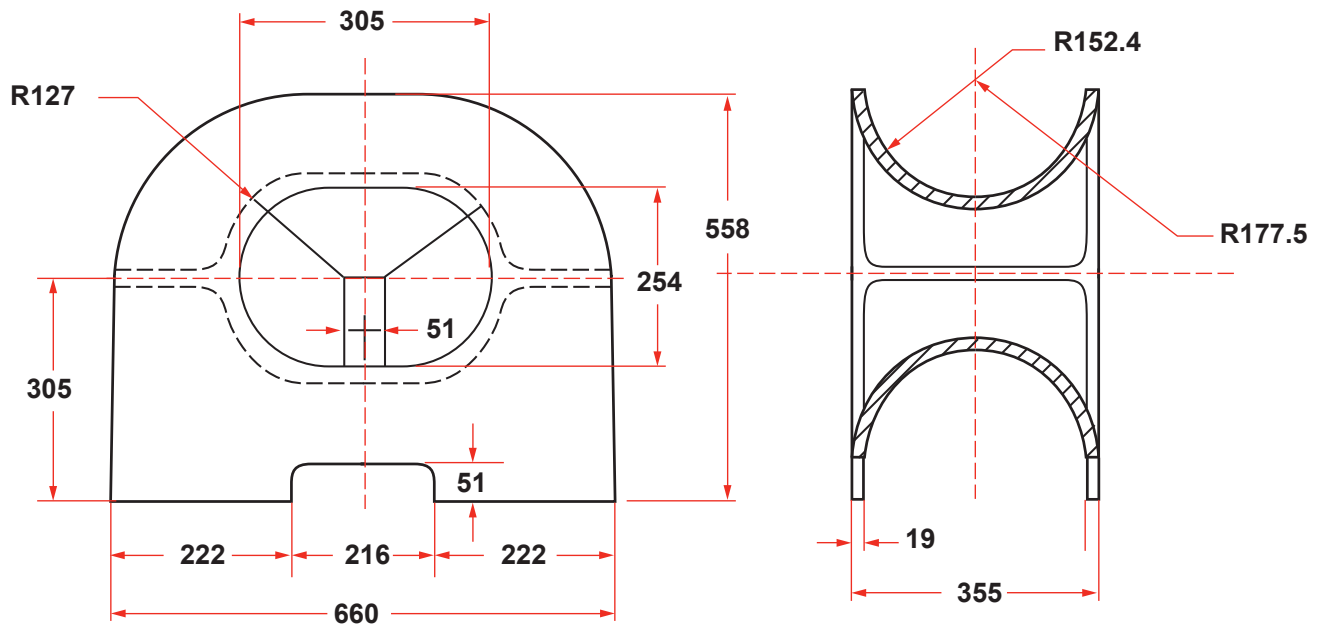

DECK MOUNT PLAIN CHOCK

Pads for Bolting to Wooden Dock Omitted Unless Specified on Order.

SIZE	DIMENSIONS (INCHES)																
A	B	C	D	E	F	G	H	J	K	L	M	N	P	Q	R	S	T
6	19-3/4	4	8	6-3/4	3	3/4	3-3/8	1	1-3/8	3/4	1	3-1/4	3-3/8	3-1/2	1-7/8	2-7/8	3/8
7	22-3/8	4-3/8	9-1/4	7-7/8	3-1/2	3/4	3-15/16	1-3/16	1-3/8	7/8	1-1/8	3-13/16	3-15/16	4-1/8	2-3/16	3-15/16	3/8
8	25-1/4	5-3/8	10-3/4	9	4	7/8	4-1/2	1-5/16	1-13/16	1	1-1/4	4-3/8	4-1/2	4-3/4	2-9/16	3-3/4	1/2
9	27-3/4	6	12	10-1/8	4-1/2	7/8	5-1/16	1-1/2	2-1/16	1-1/8	1-3/8	4-7/8	5-1/16	5-1/4	2-7/8	4-1/4	1/2
10	30-3/8	6-5/8	13-1/4	11-1/8	5	1	5-1/2	1-9/16	2-3/16	1-1/4	1-1/2	5-7/16	5-3/8	5-7/8	3-3/16	4-3/4	5/8
11	33-1/4	7-3/8	14-3/4	12-1/4	5-1/2	1	6-1/16	1-11/16	2-3/8	1-3/8	1-5/8	6	6-3/16	6-1/2	3-1/2	5-1/4	5/8
12	36	8	16	13-3/8	6	1-1/4	6-5/8	1-7/8	2-5/8	1-1/2	1-3/4	6-1/2	6-3/4	7	3-7/8	5-3/4	3/4
14	42	9-3/8	18-3/4	15-5/8	7	1-1/4	7-3/4	2-3/16	3-1/16	1-3/4	2	7-5/8	7-7/8	8-1/4	4-1/2	6-11/16	7/8
18	54	12	24	20	9	1-1/2	9-7/8	2-3/4	3-7/8	2-1/4	2-1/2	10-1/8	10-1/8	10-1/2	5-3/4	8-5/8	1-1/8

DECK FITTINGS

DECK FITTINGS

CHOCKS - DECK MOUNTED, SIZE 10" X 12"

CHOCKS - DECK MOUNTED, SIZE 10" X 14"

DECK FITTINGS

CHOCKS - DECK MOUNTED, SIZE 12" X 18"

CHOCKS - DECK MOUNTED, TYPE EU SIZES 10" X 12" - 18" X 24"

NOMINAL SIZE	DIMENSIONS (MM)						MASS (KG)
	A	B	C	D	E	H	
315 x 250	315	250	815	620	365	380	230
425 x 280	425	280	1075	785	450	500	378
600 x 315	600	315	1360	865	507	560	598
600 x 450	600	450	1360	1000	575	560	655
600 x 450	600	450	1560	1200	675	760	780

DECK FITTINGS