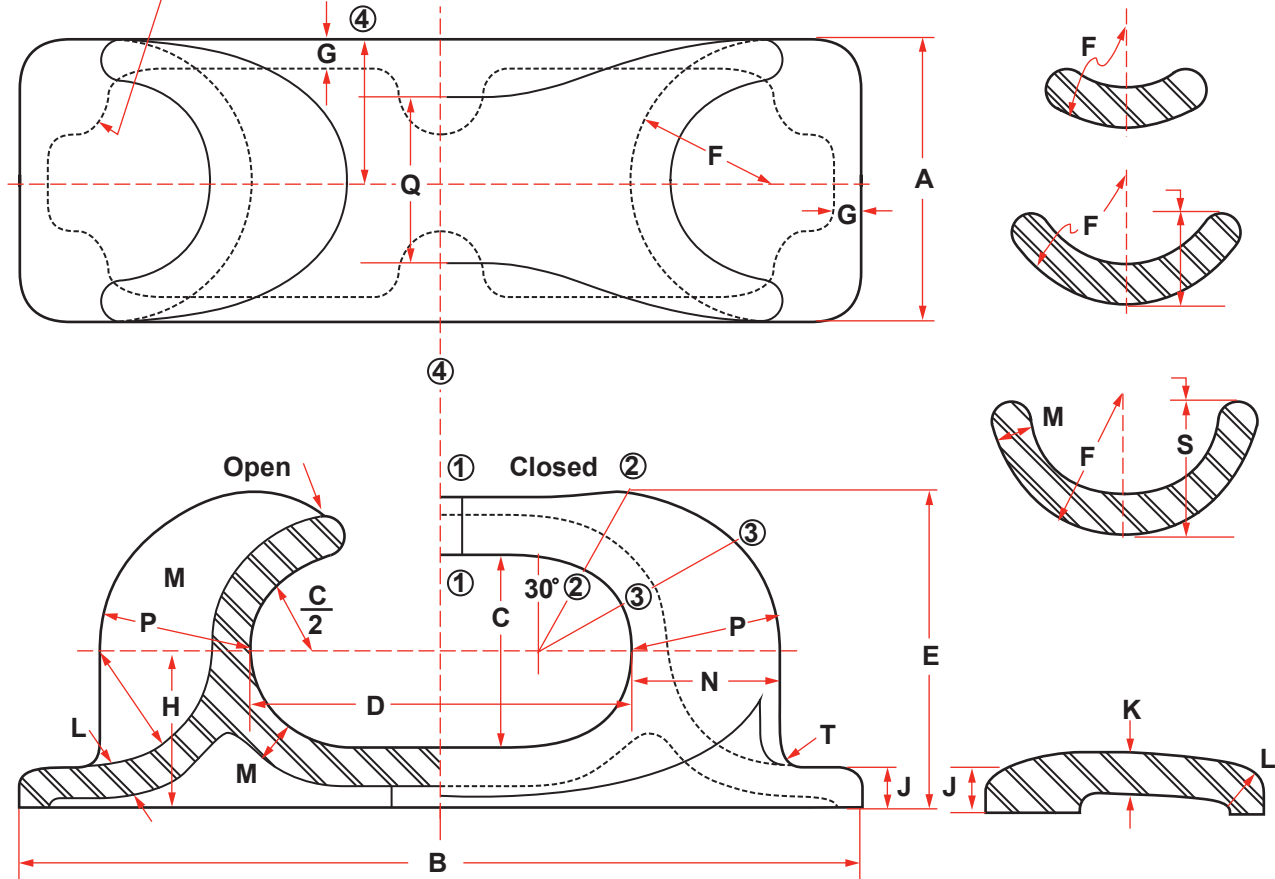

DECK MOUNT PLAIN CHOCK

Pads for Bolting to Wooden Dock Omitted Unless Specified on Order.

SIZE	DIMENSIONS (INCHES)																
A	B	C	D	E	F	G	H	J	K	L	M	N	P	Q	R	S	T
6	19-3/4	4	8	6-3/4	3	3/4	3-3/8	1	1-3/8	3/4	1	3-1/4	3-3/8	3-1/2	1-7/8	2-7/8	3/8
7	22-3/8	4-3/8	9-1/4	7-7/8	3-1/2	3/4	3-15/16	1-3/16	1-3/8	7/8	1-1/8	3-13/16	3-15/16	4-1/8	2-3/16	3-15/16	3/8
8	25-1/4	5-3/8	10-3/4	9	4	7/8	4-1/2	1-5/16	1-13/16	1	1-1/4	4-3/8	4-1/2	4-3/4	2-9/16	3-3/4	1/2
9	27-3/4	6	12	10-1/8	4-1/2	7/8	5-1/16	1-1/2	2-1/16	1-1/8	1-3/8	4-7/8	5-1/16	5-1/4	2-7/8	4-1/4	1/2
10	30-3/8	6-5/8	13-1/4	11-1/8	5	1	5-1/2	1-9/16	2-3/16	1-1/4	1-1/2	5-7/16	5-3/8	5-7/8	3-3/16	4-3/4	5/8
11	33-1/4	7-3/8	14-3/4	12-1/4	5-1/2	1	6-1/16	1-11/16	2-3/8	1-3/8	1-5/8	6	6-3/16	6-1/2	3-1/2	5-1/4	5/8
12	36	8	16	13-3/8	6	1-1/4	6-5/8	1-7/8	2-5/8	1-1/2	1-3/4	6-1/2	6-3/4	7	3-7/8	5-3/4	3/4
14	42	9-3/8	18-3/4	15-5/8	7	1-1/4	7-3/4	2-3/16	3-1/16	1-3/4	2	7-5/8	7-7/8	8-1/4	4-1/2	6-11/16	7/8
18	54	12	24	20	9	1-1/2	9-7/8	2-3/4	3-7/8	2-1/4	2-1/2	10-1/8	10-1/8	10-1/2	5-3/4	8-5/8	1-1/8

DECK FITTINGS

DECK FITTINGS

CHOCKS - DECK MOUNTED, SIZE 10" X 12"

CHOCKS - DECK MOUNTED, SIZE 10" X 14"

DECK FITTINGS

CHOCKS - DECK MOUNTED, SIZE 12" X 18"

CHOCKS - DECK MOUNTED, TYPE EU SIZES 10" X 12" - 18" X 24"

NOMINAL SIZE	DIMENSIONS (MM)						MASS (KG)
	A	B	C	D	E	H	
315 x 250	315	250	815	620	365	380	230
425 x 280	425	280	1075	785	450	500	378
600 x 315	600	315	1360	865	507	560	598
600 x 450	600	450	1360	1000	575	560	655
600 x 450	600	450	1560	1200	675	760	780

DECK FITTINGS