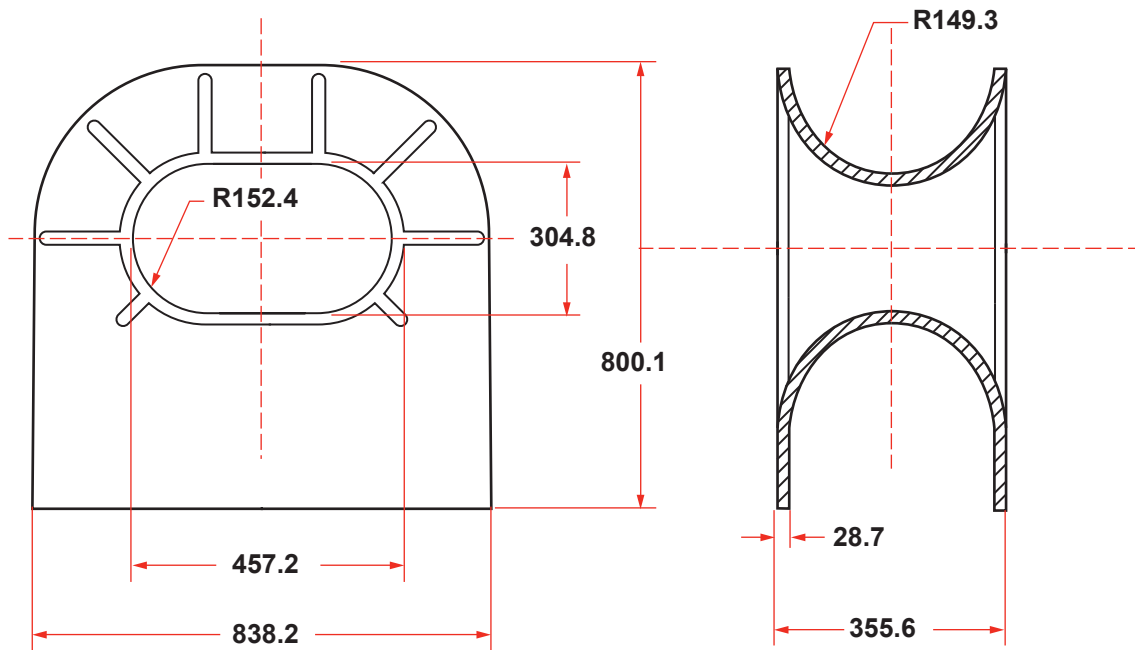

DECK MOUNT PLAIN CHOCK

Pads for Bolting to Wooden Dock Omitted Unless Specified on Order.

SIZE	DIMENSIONS (INCHES)																
A	B	C	D	E	F	G	H	J	K	L	M	N	P	Q	R	S	T
6	19-3/4	4	8	6-3/4	3	3/4	3-3/8	1	1-3/8	3/4	1	3-1/4	3-3/8	3-1/2	1-7/8	2-7/8	3/8
7	22-3/8	4-3/8	9-1/4	7-7/8	3-1/2	3/4	3-15/16	1-3/16	1-3/8	7/8	1-1/8	3-13/16	3-15/16	4-1/8	2-3/16	3-15/16	3/8
8	25-1/4	5-3/8	10-3/4	9	4	7/8	4-1/2	1-5/16	1-13/16	1	1-1/4	4-3/8	4-1/2	4-3/4	2-9/16	3-3/4	1/2
9	27-3/4	6	12	10-1/8	4-1/2	7/8	5-1/16	1-1/2	2-1/16	1-1/8	1-3/8	4-7/8	5-1/16	5-1/4	2-7/8	4-1/4	1/2
10	30-3/8	6-5/8	13-1/4	11-1/8	5	1	5-1/2	1-9/16	2-3/16	1-1/4	1-1/2	5-7/16	5-3/8	5-7/8	3-3/16	4-3/4	5/8
11	33-1/4	7-3/8	14-3/4	12-1/4	5-1/2	1	6-1/16	1-11/16	2-3/8	1-3/8	1-5/8	6	6-3/16	6-1/2	3-1/2	5-1/4	5/8
12	36	8	16	13-3/8	6	1-1/4	6-5/8	1-7/8	2-5/8	1-1/2	1-3/4	6-1/2	6-3/4	7	3-7/8	5-3/4	3/4
14	42	9-3/8	18-3/4	15-5/8	7	1-1/4	7-3/4	2-3/16	3-1/16	1-3/4	2	7-5/8	7-7/8	8-1/4	4-1/2	6-11/16	7/8
18	54	12	24	20	9	1-1/2	9-7/8	2-3/4	3-7/8	2-1/4	2-1/2	10-1/8	10-1/8	10-1/2	5-3/4	8-5/8	1-1/8

DECK FITTINGS

DECK FITTINGS

CHOCKS - DECK MOUNTED, SIZE 10" X 12"

CHOCKS - DECK MOUNTED, SIZE 10" X 14"

DECK FITTINGS

CHOCKS - DECK MOUNTED, SIZE 12" X 18"

CHOCKS - DECK MOUNTED, TYPE EU SIZES 10" X 12" - 18" X 24"

NOMINAL SIZE	DIMENSIONS (MM)						MASS (KG)
	A	B	C	D	E	H	
315 x 250	315	250	815	620	365	380	230
425 x 280	425	280	1075	785	450	500	378
600 x 315	600	315	1360	865	507	560	598
600 x 450	600	450	1360	1000	575	560	655
600 x 450	600	450	1560	1200	675	760	780

DECK FITTINGS