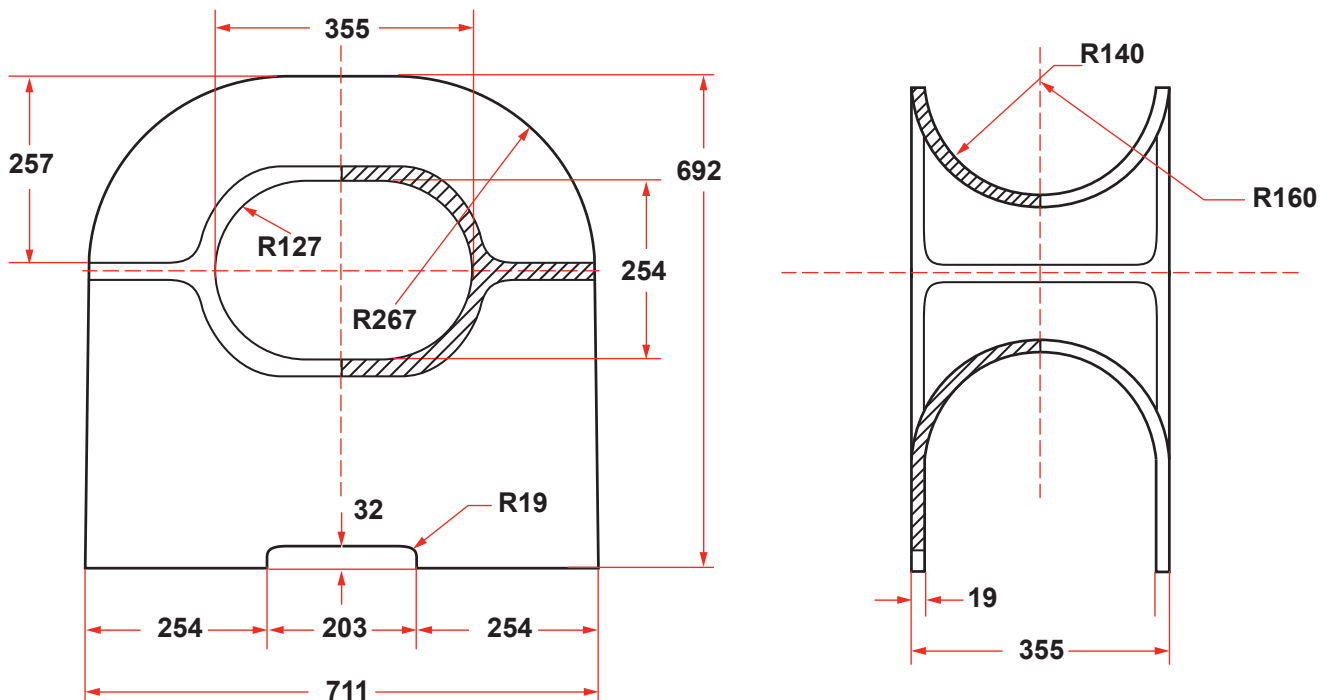

DECK MOUNT PLAIN CHOCK

Pads for Bolting to Wooden Dock Omitted Unless Specified on Order.

SIZE	DIMENSIONS (INCHES)																
A	B	C	D	E	F	G	H	J	K	L	M	N	P	Q	R	S	T
6	19-3/4	4	8	6-3/4	3	3/4	3-3/8	1	1-3/8	3/4	1	3-1/4	3-3/8	3-1/2	1-7/8	2-7/8	3/8
7	22-3/8	4-3/8	9-1/4	7-7/8	3-1/2	3/4	3-15/16	1-3/16	1-3/8	7/8	1-1/8	3-13/16	3-15/16	4-1/8	2-3/16	3-15/16	3/8
8	25-1/4	5-3/8	10-3/4	9	4	7/8	4-1/2	1-5/16	1-13/16	1	1-1/4	4-3/8	4-1/2	4-3/4	2-9/16	3-3/4	1/2
9	27-3/4	6	12	10-1/8	4-1/2	7/8	5-1/16	1-1/2	2-1/16	1-1/8	1-3/8	4-7/8	5-1/16	5-1/4	2-7/8	4-1/4	1/2
10	30-3/8	6-5/8	13-1/4	11-1/8	5	1	5-1/2	1-9/16	2-3/16	1-1/4	1-1/2	5-7/16	5-3/8	5-7/8	3-3/16	4-3/4	5/8
11	33-1/4	7-3/8	14-3/4	12-1/4	5-1/2	1	6-1/16	1-11/16	2-3/8	1-3/8	1-5/8	6	6-3/16	6-1/2	3-1/2	5-1/4	5/8
12	36	8	16	13-3/8	6	1-1/4	6-5/8	1-7/8	2-5/8	1-1/2	1-3/4	6-1/2	6-3/4	7	3-7/8	5-3/4	3/4
14	42	9-3/8	18-3/4	15-5/8	7	1-1/4	7-3/4	2-3/16	3-1/16	1-3/4	2	7-5/8	7-7/8	8-1/4	4-1/2	6-11/16	7/8
18	54	12	24	20	9	1-1/2	9-7/8	2-3/4	3-7/8	2-1/4	2-1/2	10-1/8	10-1/8	10-1/2	5-3/4	8-5/8	1-1/8

DECK FITTINGS

DECK FITTINGS

CHOCKS - DECK MOUNTED, SIZE 10" X 12"

CHOCKS - DECK MOUNTED, SIZE 10" X 14"

DECK FITTINGS

CHOCKS - DECK MOUNTED, SIZE 12" X 18"

CHOCKS - DECK MOUNTED, TYPE EU SIZES 10" X 12" - 18" X 24"

NOMINAL SIZE	DIMENSIONS (MM)						MASS (KG)
	A	B	C	D	E	H	
315 x 250	315	250	815	620	365	380	230
425 x 280	425	280	1075	785	450	500	378
600 x 315	600	315	1360	865	507	560	598
600 x 450	600	450	1360	1000	575	560	655
600 x 450	600	450	1560	1200	675	760	780

DECK FITTINGS