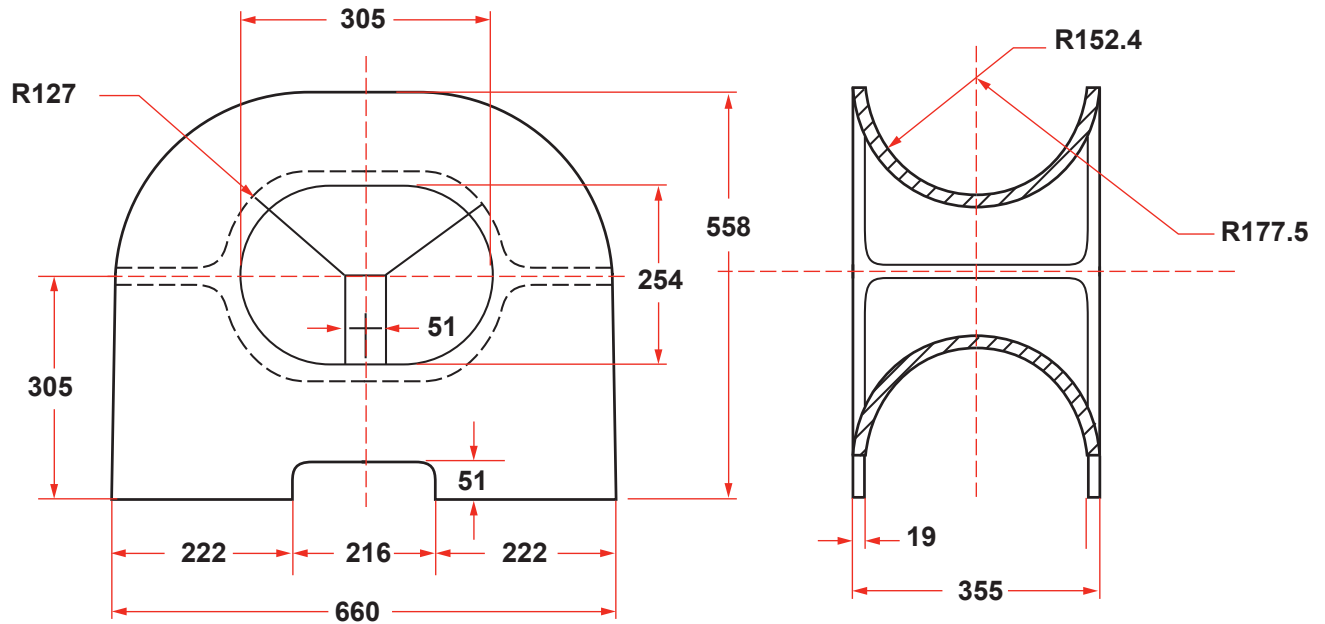

DECK MOUNT PLAIN CHOCK

Pads for Bolting to Wooden Dock Omitted Unless Specified on Order.

SIZE	DIMENSIONS (INCHES)																
A	B	C	D	E	F	G	H	J	K	L	M	N	P	Q	R	S	T
6	19-3/4	4	8	6-3/4	3	3/4	3-3/8	1	1-3/8	3/4	1	3-1/4	3-3/8	3-1/2	1-7/8	2-7/8	3/8
7	22-3/8	4-3/8	9-1/4	7-7/8	3-1/2	3/4	3-15/16	1-3/16	1-3/8	7/8	1-1/8	3-13/16	3-15/16	4-1/8	2-3/16	3-15/16	3/8
8	25-1/4	5-3/8	10-3/4	9	4	7/8	4-1/2	1-5/16	1-13/16	1	1-1/4	4-3/8	4-1/2	4-3/4	2-9/16	3-3/4	1/2
9	27-3/4	6	12	10-1/8	4-1/2	7/8	5-1/16	1-1/2	2-1/16	1-1/8	1-3/8	4-7/8	5-1/16	5-1/4	2-7/8	4-1/4	1/2
10	30-3/8	6-5/8	13-1/4	11-1/8	5	1	5-1/2	1-9/16	2-3/16	1-1/4	1-1/2	5-7/16	5-3/8	5-7/8	3-3/16	4-3/4	5/8
11	33-1/4	7-3/8	14-3/4	12-1/4	5-1/2	1	6-1/16	1-11/16	2-3/8	1-3/8	1-5/8	6	6-3/16	6-1/2	3-1/2	5-1/4	5/8
12	36	8	16	13-3/8	6	1-1/4	6-5/8	1-7/8	2-5/8	1-1/2	1-3/4	6-1/2	6-3/4	7	3-7/8	5-3/4	3/4
14	42	9-3/8	18-3/4	15-5/8	7	1-1/4	7-3/4	2-3/16	3-1/16	1-3/4	2	7-5/8	7-7/8	8-1/4	4-1/2	6-11/16	7/8
18	54	12	24	20	9	1-1/2	9-7/8	2-3/4	3-7/8	2-1/4	2-1/2	10-1/8	10-1/8	10-1/2	5-3/4	8-5/8	1-1/8

DECK FITTINGS

DECK FITTINGS

CHOCKS - DECK MOUNTED, SIZE 10" X 12"

CHOCKS - DECK MOUNTED, SIZE 10" X 14"

DECK FITTINGS

CHOCKS - DECK MOUNTED, SIZE 12" X 18"

CHOCKS - DECK MOUNTED, TYPE EU SIZES 10" X 12" - 18" X 24"

NOMINAL SIZE	DIMENSIONS (MM)						MASS (KG)
	A	B	C	D	E	H	
315 x 250	315	250	815	620	365	380	230
425 x 280	425	280	1075	785	450	500	378
600 x 315	600	315	1360	865	507	560	598
600 x 450	600	450	1360	1000	575	560	655
600 x 450	600	450	1560	1200	675	760	780

DECK FITTINGS