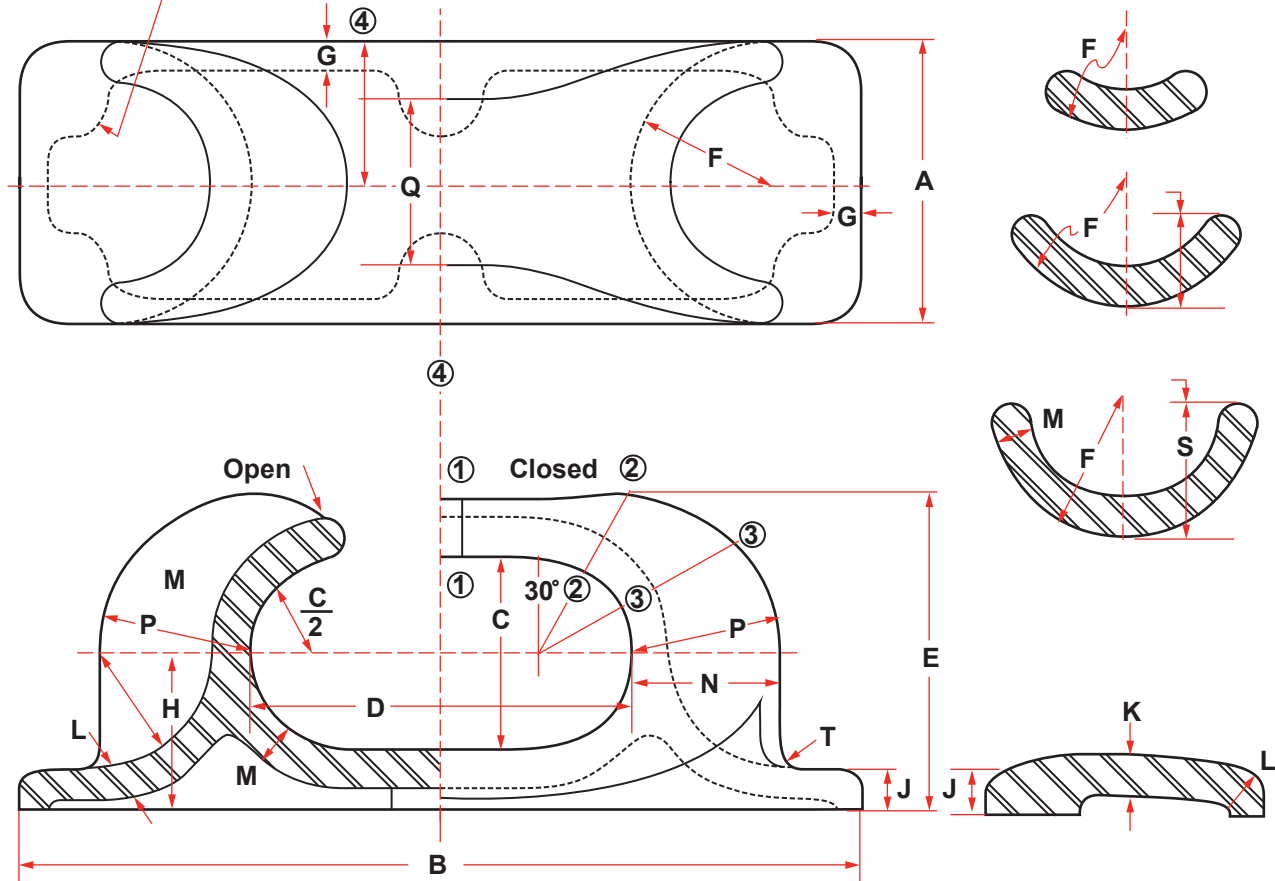

DECK MOUNT PLAIN CHOCK

Pads for Bolting to Wooden Dock Omitted Unless Specified on Order.

SIZE	DIMENSIONS (INCHES)																
A	B	C	D	E	F	G	H	J	K	L	M	N	P	Q	R	S	T
6	19-3/4	4	8	6-3/4	3	3/4	3-3/8	1	1-3/8	3/4	1	3-1/4	3-3/8	3-1/2	1-7/8	2-7/8	3/8
7	22-3/8	4-3/8	9-1/4	7-7/8	3-1/2	3/4	3-15/16	1-3/16	1-3/8	7/8	1-1/8	3-13/16	3-15/16	4-1/8	2-3/16	3-15/16	3/8
8	25-1/4	5-3/8	10-3/4	9	4	7/8	4-1/2	1-5/16	1-13/16	1	1-1/4	4-3/8	4-1/2	4-3/4	2-9/16	3-3/4	1/2
9	27-3/4	6	12	10-1/8	4-1/2	7/8	5-1/16	1-1/2	2-1/16	1-1/8	1-3/8	4-7/8	5-1/16	5-1/4	2-7/8	4-1/4	1/2
10	30-3/8	6-5/8	13-1/4	11-1/8	5	1	5-1/2	1-9/16	2-3/16	1-1/4	1-1/2	5-7/16	5-3/8	5-7/8	3-3/16	4-3/4	5/8
11	33-1/4	7-3/8	14-3/4	12-1/4	5-1/2	1	6-1/16	1-11/16	2-3/8	1-3/8	1-5/8	6	6-3/16	6-1/2	3-1/2	5-1/4	5/8
12	36	8	16	13-3/8	6	1-1/4	6-5/8	1-7/8	2-5/8	1-1/2	1-3/4	6-1/2	6-3/4	7	3-7/8	5-3/4	3/4
14	42	9-3/8	18-3/4	15-5/8	7	1-1/4	7-3/4	2-3/16	3-1/16	1-3/4	2	7-5/8	7-7/8	8-1/4	4-1/2	6-11/16	7/8
18	54	12	24	20	9	1-1/2	9-7/8	2-3/4	3-7/8	2-1/4	2-1/2	10-1/8	10-1/8	10-1/2	5-3/4	8-5/8	1-1/8

DECK FITTINGS

DECK FITTINGS

CHOCKS - DECK MOUNTED, SIZE 10" X 12"

CHOCKS - DECK MOUNTED, SIZE 10" X 14"

DECK FITTINGS

CHOCKS - DECK MOUNTED, SIZE 12" X 18"

CHOCKS - DECK MOUNTED, TYPE EU SIZES 10" X 12" - 18" X 24"

NOMINAL SIZE	DIMENSIONS (MM)						MASS (KG)
	A	B	C	D	E	H	
315 x 250	315	250	815	620	365	380	230
425 x 280	425	280	1075	785	450	500	378
600 x 315	600	315	1360	865	507	560	598
600 x 450	600	450	1360	1000	575	560	655
600 x 450	600	450	1560	1200	675	760	780

DECK FITTINGS