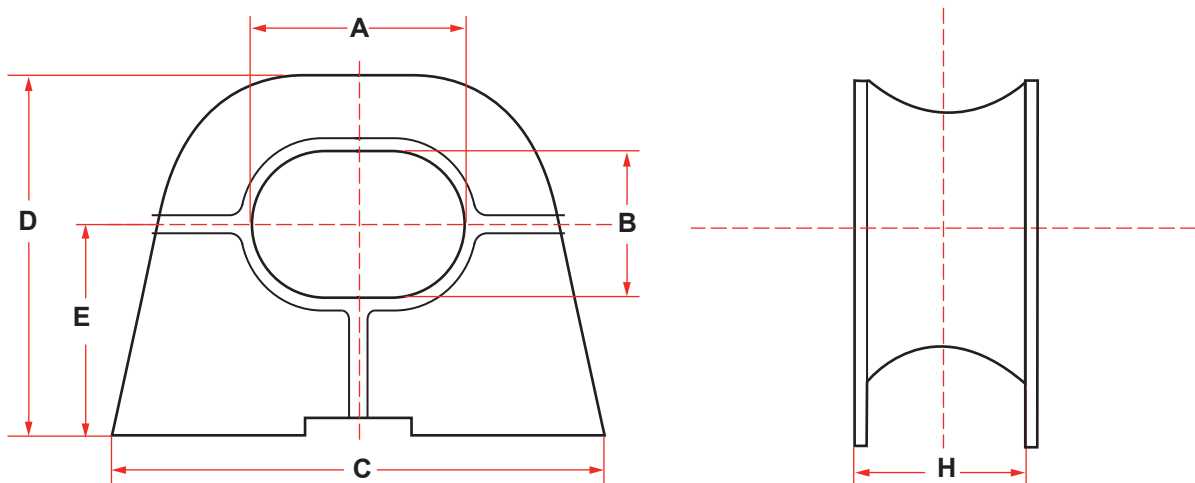

DECK MOUNT PLAIN CHOCK

Pads for Bolting to Wooden Dock Omitted Unless Specified on Order.

SIZE	DIMENSIONS (INCHES)																
A	B	C	D	E	F	G	H	J	K	L	M	N	P	Q	R	S	T
6	19-3/4	4	8	6-3/4	3	3/4	3-3/8	1	1-3/8	3/4	1	3-1/4	3-3/8	3-1/2	1-7/8	2-7/8	3/8
7	22-3/8	4-3/8	9-1/4	7-7/8	3-1/2	3/4	3-15/16	1-3/16	1-3/8	7/8	1-1/8	3-13/16	3-15/16	4-1/8	2-3/16	3-15/16	3/8
8	25-1/4	5-3/8	10-3/4	9	4	7/8	4-1/2	1-5/16	1-13/16	1	1-1/4	4-3/8	4-1/2	4-3/4	2-9/16	3-3/4	1/2
9	27-3/4	6	12	10-1/8	4-1/2	7/8	5-1/16	1-1/2	2-1/16	1-1/8	1-3/8	4-7/8	5-1/16	5-1/4	2-7/8	4-1/4	1/2
10	30-3/8	6-5/8	13-1/4	11-1/8	5	1	5-1/2	1-9/16	2-3/16	1-1/4	1-1/2	5-7/16	5-3/8	5-7/8	3-3/16	4-3/4	5/8
11	33-1/4	7-3/8	14-3/4	12-1/4	5-1/2	1	6-1/16	1-11/16	2-3/8	1-3/8	1-5/8	6	6-3/16	6-1/2	3-1/2	5-1/4	5/8
12	36	8	16	13-3/8	6	1-1/4	6-5/8	1-7/8	2-5/8	1-1/2	1-3/4	6-1/2	6-3/4	7	3-7/8	5-3/4	3/4
14	42	9-3/8	18-3/4	15-5/8	7	1-1/4	7-3/4	2-3/16	3-1/16	1-3/4	2	7-5/8	7-7/8	8-1/4	4-1/2	6-11/16	7/8
18	54	12	24	20	9	1-1/2	9-7/8	2-3/4	3-7/8	2-1/4	2-1/2	10-1/8	10-1/8	10-1/2	5-3/4	8-5/8	1-1/8

DECK FITTINGS

DECK FITTINGS

CHOCKS - DECK MOUNTED, SIZE 10" X 12"

CHOCKS - DECK MOUNTED, SIZE 10" X 14"

DECK FITTINGS

CHOCKS - DECK MOUNTED, SIZE 12" X 18"

CHOCKS - DECK MOUNTED, TYPE EU SIZES 10" X 12" - 18" X 24"

NOMINAL SIZE	DIMENSIONS (MM)						MASS (KG)
	A	B	C	D	E	H	
315 x 250	315	250	815	620	365	380	230
425 x 280	425	280	1075	785	450	500	378
600 x 315	600	315	1360	865	507	560	598
600 x 450	600	450	1360	1000	575	560	655
600 x 450	600	450	1560	1200	675	760	780