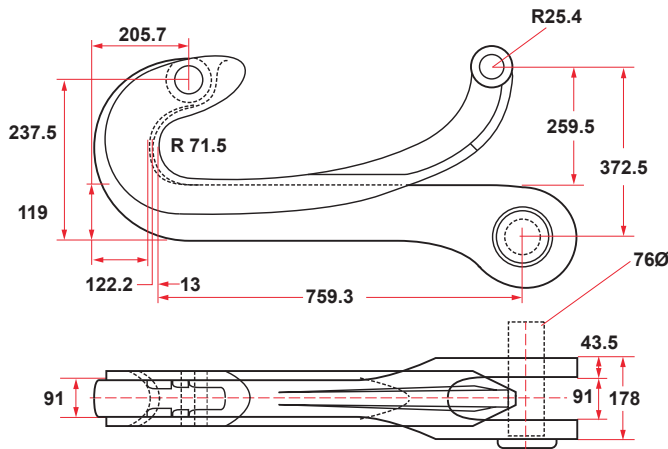

# QUICK RELEASE BUOY HOOK

WITH ABS CERTIFICATION

DOCK

**300,000 LBS PROOF LOAD  
WEIGHT: 357 LBS**

**400,000 LBS PROOF LOAD  
WEIGHT: 410 LBS**

**400,000 LBS PROOF LOAD WIDEMOUTH  
WEIGHT: 502 LBS**