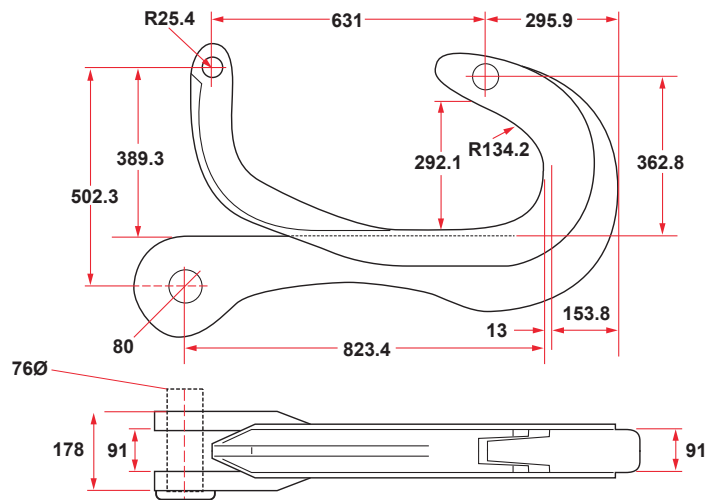

# QUICK RELEASE BUOY HOOK

WITH ABS CERTIFICATION

DOCK

**300,000 LBS PROOF LOAD  
WEIGHT: 357 LBS**

**400,000 LBS PROOF LOAD  
WEIGHT: 410 LBS**

**400,000 LBS PROOF LOAD WIDEMOUTH  
WEIGHT: 502 LBS**