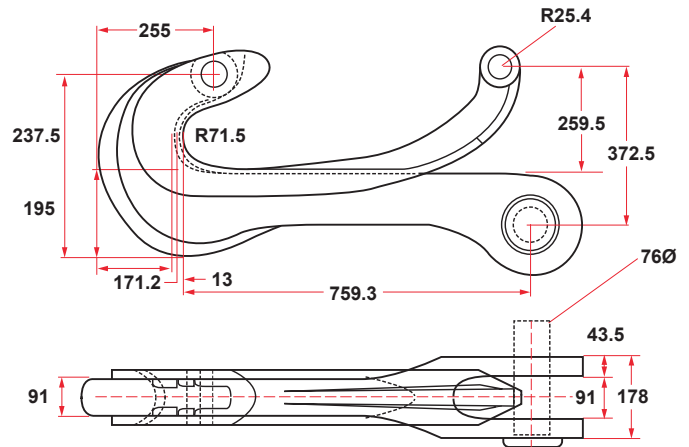

# QUICK RELEASE BUOY HOOK

WITH ABS CERTIFICATION

DOCK

**300,000 LBS PROOF LOAD  
WEIGHT: 357 LBS**

**400,000 LBS PROOF LOAD  
WEIGHT: 410 LBS**

**400,000 LBS PROOF LOAD WIDEMOUTH  
WEIGHT: 502 LBS**