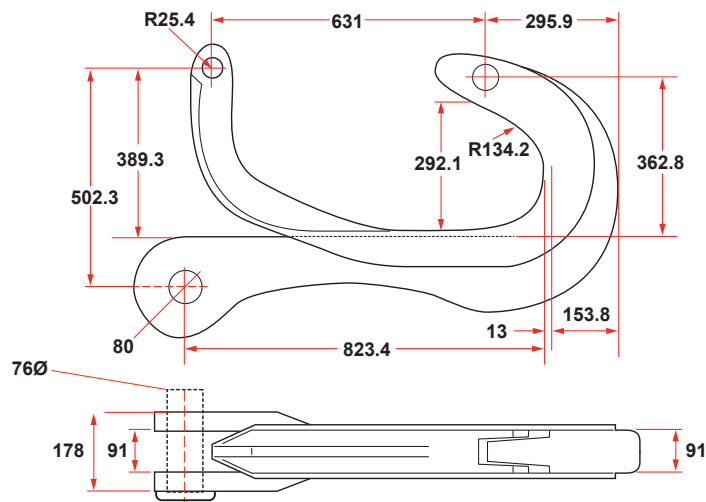

QUICK RELEASE BUOY HOOK

WITH ABS CERTIFICATION

**300,000 LBS PROOF LOAD
WEIGHT: 357 LBS**

**400,000 LBS PROOF LOAD
WEIGHT: 410 LBS**

**400,000 LBS PROOF LOAD WIDEMOUTH
WEIGHT: 502 LBS**