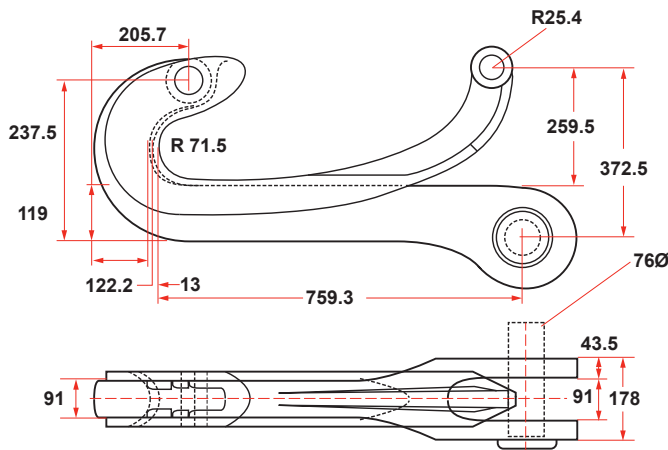

QUICK RELEASE BUOY HOOK

WITH ABS CERTIFICATION

**300,000 LBS PROOF LOAD
WEIGHT: 357 LBS**

**400,000 LBS PROOF LOAD
WEIGHT: 410 LBS**

**400,000 LBS PROOF LOAD WIDEMOUTH
WEIGHT: 502 LBS**