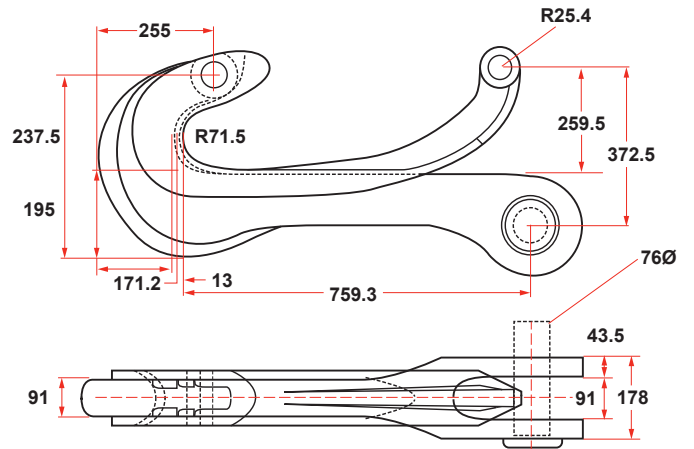

QUICK RELEASE BUOY HOOK

WITH ABS CERTIFICATION

**300,000 LBS PROOF LOAD
WEIGHT: 357 LBS**

**400,000 LBS PROOF LOAD
WEIGHT: 410 LBS**

**400,000 LBS PROOF LOAD WIDEMOUTH
WEIGHT: 502 LBS**