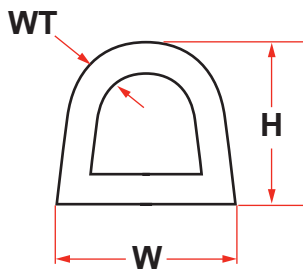

COMMERCIAL BUMPERS 100 SERIES - "D" SHAPE

CODE NO.	COLOR	DIMENSIONS (INCHES)			WT./FT. LBS.	LENGTH UP TO
		BASE WIDTH (W)	HEIGHT (H)	WALL THNKS. (WT)		
DB-50	Black	2-1/8	2	7/16	1.3	60 FT.
DB-50B	Grey	2-1/8	2	7/16	1.6	60 FT.
DB-50C	White	2-1/8	2	7/16	1.6	60 FT.
DB-75	Black	3-1/8	2-7/8	11/16	2.8	60 FT.
DB-75B	Grey	3-1/8	2-7/8	11/16	3.4	60 FT.
DB-75C	White	3-1/8	3-7/8	11/16	3.4	60 FT.
DB-100	Black	4-1/4	3-7/8	3/4	4.6	60 FT.
DB-100B	Grey	4-1/4	3-7/8	3/4	5.3	60 FT.
DB-100C	White	4-1/4	3-7/8	3/4	5.3	60 FT.

D SHAPE / D-BORE

CODE NO.	COLOR	DIMENSIONS (INCHES)			WT./FT. LBS.	LENGTH UP TO
		BASE WIDTH (W)	HEIGHT (H)	WALL THNKS. (WT)		
DB-101	Black	4-1/4	3-7/8	3/4	4.6	60 FT.
DB-115	Black	4-1/2	3-3/4	3/4	4.7	60 FT.
DB-125	Black	6-3/4	6	1-1/2	13.6	20 FT.
DB-150	Black	9-1/2	8	1-1/2	19.5	20 FT.