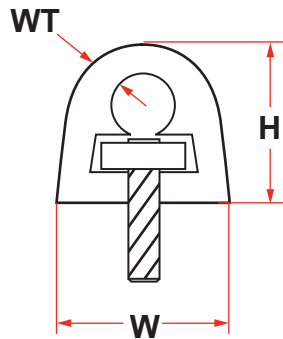

COMMERCIAL BUMPERS 100 SERIES - "D" SHAPE

CODE NO.	COLOR	DIMENSIONS (INCHES)			WT./FT. LBS.	LENGTH UP TO
		BASE WIDTH (W)	HEIGHT (H)	WALL THNKS. (WT)		
DB-50	Black	2-1/8	2	7/16	1.3	60 FT.
DB-50B	Grey	2-1/8	2	7/16	1.6	60 FT.
DB-50C	White	2-1/8	2	7/16	1.6	60 FT.
DB-75	Black	3-1/8	2-7/8	11/16	2.8	60 FT.
DB-75B	Grey	3-1/8	2-7/8	11/16	3.4	60 FT.
DB-75C	White	3-1/8	3-7/8	11/16	3.4	60 FT.
DB-100	Black	4-1/4	3-7/8	3/4	4.6	60 FT.
DB-100B	Grey	4-1/4	3-7/8	3/4	5.3	60 FT.
DB-100C	White	4-1/4	3-7/8	3/4	5.3	60 FT.

D SHAPE / D-BORE

CODE NO.	COLOR	DIMENSIONS (INCHES)			WT./FT. LBS.	LENGTH UP TO
		BASE WIDTH (W)	HEIGHT (H)	WALL THNKS. (WT)		
DB-101	Black	4-1/4	3-7/8	3/4	4.6	60 FT.
DB-115	Black	4-1/2	3-3/4	3/4	4.7	60 FT.
DB-125	Black	6-3/4	6	1-1/2	13.6	20 FT.
DB-150	Black	9-1/2	8	1-1/2	19.5	20 FT.